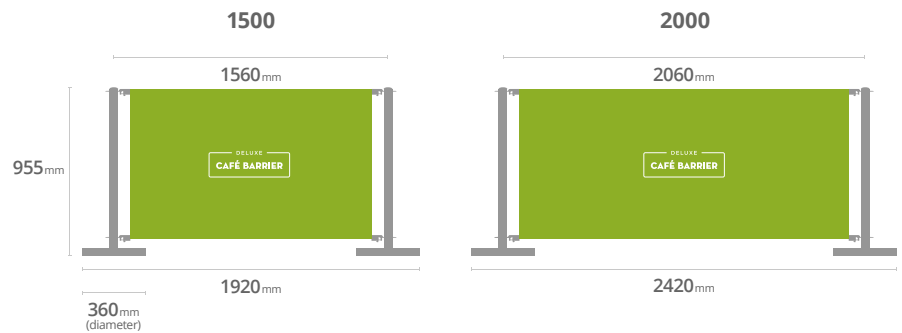

DELUXE
CAFÉ BARRIER

The deluxe outdoor barrier with a chrome finish and high-quality fabric graphic

- Stainless steel components with chrome finish.
- 360mm diameter base.
- Includes bespoke printed graphic (either 1360mm/1860mm wide and printed either single-sided or double-sided)
- Bespoke-printed graphic printed on Display Polyester.
- Either full kits or extension kits available. Full kits include two posts and two bases, and can stand alone. Extension kits include one post and one base, and must be joined to another post.
- Both single-sided and double-sided graphics include a pole pocket along the top and a pole pocket along the bottom.
- Each kit is supplied with two cross bars.
- Double-sided graphics are finished with a blockout lining between sides to prevent light show-through.

Specification

Available sizes

Double-Sided also available

Café Barrier (Deluxe)
1500mm-wide

Café Barrier (Deluxe)
2000mm-wide