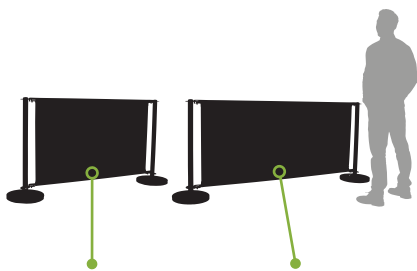

DELUXE
CAFÉ BARRIER

The deluxe outdoor barrier with a chrome finish and high-quality fabric graphic

- Stainless steel components with chrome finish.
- 360mm diameter base.
- Includes bespoke printed graphic (either 1360mm/1860mm wide and printed either single-sided or double-sided)
- Bespoke-printed graphic printed on Display Polyester.
- Either full kits or extension kits available. Full kits include two posts and two bases, and can stand alone. Extension kits include one post and one base, and must be joined to another post.
- Both single-sided and double-sided graphics include a pole pocket along the top and a pole pocket along the bottom.
- Each kit is supplied with two cross bars.
- Double-sided graphics are finished with a blockout lining between sides to prevent light show-through.

Specification

Available sizes

Double-Sided also available

Café Barrier (Deluxe)
1500mm-wide

Café Barrier (Deluxe)
2000mm-wide